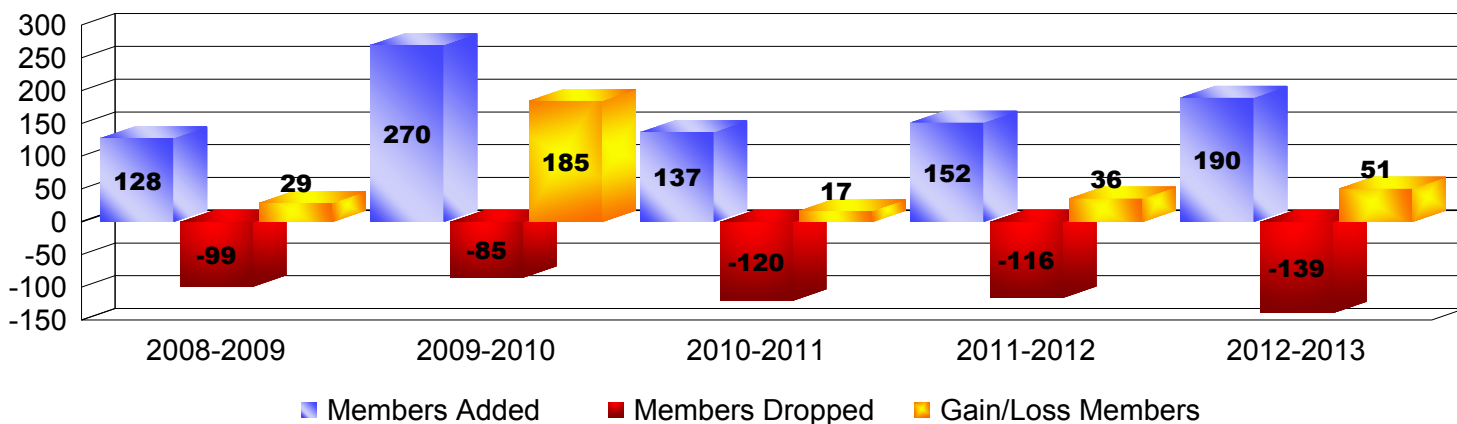

Year	New Clubs	Dropped Clubs	Gain/Loss Clubs	New Members	Charter Members	Reinstate Members	Transfer Members	Total Member Added	Total Members Dropped	Gain/Loss Members
2008-2009	0	0	0	111	0	3	14	128	-99	29
2009-2010	6	0	6	87	174	1	8	270	-85	185
2010-2011	1	0	1	102	22	2	11	137	-120	17
2011-2012	2	0	2	100	45	1	6	152	-116	36
2012-2013	3	0	3	108	76	0	6	190	-139	51
Average	2	0	2	102	63	1	9	175	-112	64

Clubs

Members

Membership Composition

June 2013 Cumulative

Gender Comparison

June 2013 Cumulative