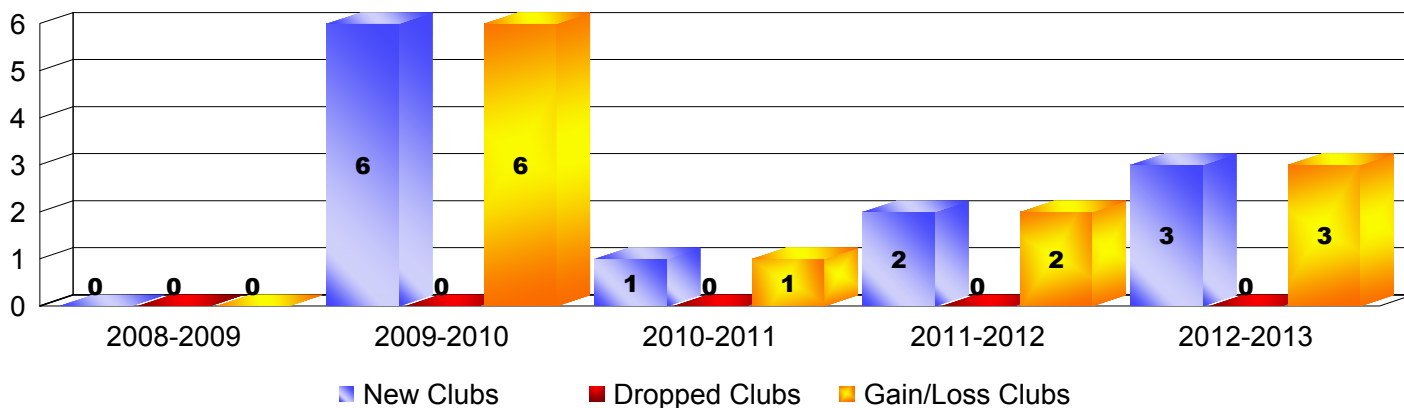

Year	New Clubs	Dropped Clubs	Gain/Loss Clubs	New Members	Charter Members	Reinstate Members	Transfer Members	Total Member Added	Total Members Dropped	Gain/Loss Members
2008-2009	0	0	0	111	0	3	14	128	-99	29
2009-2010	6	0	6	87	174	1	8	270	-85	185
2010-2011	1	0	1	102	22	2	11	137	-120	17
2011-2012	2	0	2	100	45	1	6	152	-116	36
2012-2013	3	0	3	108	76	0	6	190	-139	51
<b>Average</b>	<b>2</b>	<b>0</b>	<b>2</b>	<b>102</b>	<b>63</b>	<b>1</b>	<b>9</b>	<b>175</b>	<b>-112</b>	<b>64</b>

### Clubs